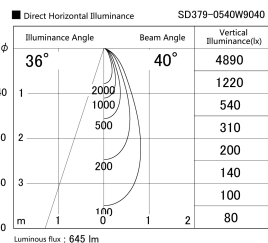

Item no. SD379-0540W9040

Series Name: AMMA Lens type Cylinder Tracklight (SD379)

Installation	Track mount
Type	Lens type tracklight : Cylinder type
Fixture wattage	6W
Beam angle	40deg
Color Temp.	4000K
CRI	Ra>90
Luminous	647 lm
Body	Die-castaluminumalloy
Body finish	White
Trim finish	White
Reflector finish	N/A
IP Rate	IP20
Light source	COB module
Input Voltage	AC220~240V
Dimming Type	Non-Dimmable
Certificate	CE,CCC
Cut Hole	N/A