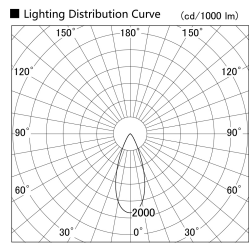

Item no. SD379-0540W9040

Series Name: AMMA Lens type Cylinder Tracklight (SD379)

Installation	Track mount
Type	Lens type tracklight : Cylinder type
Fixture wattage	6W
Beam angle	40deg
Color Temp.	4000K
CRI	Ra>90
Luminous	647 lm
Body	Die-castaluminumalloy
Body finish	White
Trim finish	White
Reflector finish	N/A
IP Rate	IP20
Light source	COB module
Input Voltage	AC220~240V
Dimming Type	Non-Dimmable
Certificate	CE,CCC
Cut Hole	N/A