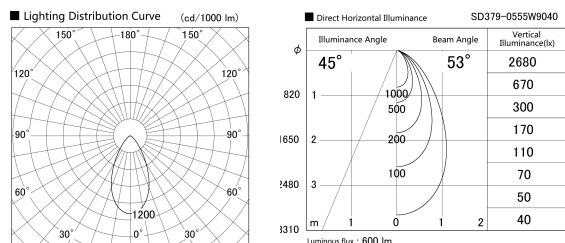

Item no. SD379-0555W9040

Series Name: AMMA Lens type Cylinder Tracklight (SD379)

Installation	Track mount
Type	Lens type tracklight : Cylinder type
Fixture wattage	6W
Beam angle	53deg
Color Temp.	4000K
CRI	Ra>90
Luminous	599 lm
Body	Die-castaluminumalloy
Body finish	White
Trim finish	White
Reflector finish	N/A
IP Rate	IP20
Light source	COB module
Input Voltage	AC220~240V
Dimming Type	Non-Dimmable
Certificate	CE,CCC
Cut Hole	N/A