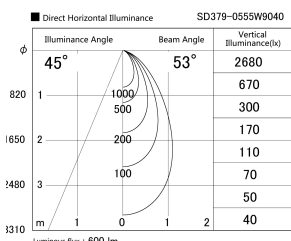

Item no. SD379-0555W9040

Series Name: AMMA Lens type Cylinder Tracklight (SD379)

Installation	Track mount
Type	Lens type tracklight : Cylinder type
Fixture wattage	6W
Beam angle	53deg
Color Temp.	4000K
CRI	Ra>90
Luminous	599 lm
Body	Die-castaluminumalloy
Body finish	White
Trim finish	White
Reflector finish	N/A
IP Rate	IP20
Light source	COB module
Input Voltage	AC220~240V
Dimming Type	Non-Dimmable
Certificate	CE,CCC
Cut Hole	N/A