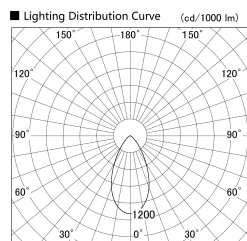

Item no. SD379-0555W9040

Series Name: AMMA Lens type Cylinder Tracklight (SD379)

Installation	Track mount
Type	Lens type tracklight : Cylinder type
Fixture wattage	6W
Beam angle	53deg
Color Temp.	4000K
CRI	Ra>90
Luminous	599 lm
Body	Die-castaluminumalloy
Body finish	White
Trim finish	White
Reflector finish	N/A
IP Rate	IP20
Light source	COB module
Input Voltage	AC220~240V
Dimming Type	Non-Dimmable
Certificate	CE,CCC
Cut Hole	N/A