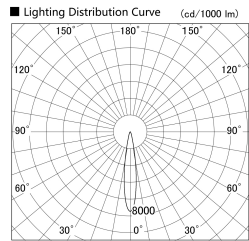

Item no. SD379-0715W9040

Series Name: AMMA Lens type Cylinder Tracklight (SD379)

Installation	Track mount
Type	Lens type tracklight : Cylinder type
Fixture wattage	7.5W
Beam angle	17deg
Color Temp.	4000K
CRI	Ra>90
Luminous	623 lm
Body	Die-cast aluminum alloy
Body finish	White
Trim finish	White
Reflector finish	N/A
IP Rate	IP20
Light source	COB module
Input Voltage	AC220~240V
Dimming Type	Non-Dimmable
Certificate	CE,CCC
Cut Hole	N/A