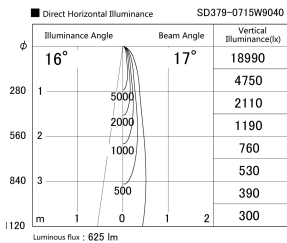

Item no. SD379-0715W9040

Series Name: AMMA Lens type Cylinder Tracklight (SD379)

Installation	Track mount
Type	Lens type tracklight : Cylinder type
Fixture wattage	7.5W
Beam angle	17deg
Color Temp.	4000K
CRI	Ra>90
Luminous	623 lm
Body	Die-cast aluminum alloy
Body finish	White
Trim finish	White
Reflector finish	N/A
IP Rate	IP20
Light source	COB module
Input Voltage	AC220~240V
Dimming Type	Non-Dimmable
Certificate	CE,CCC
Cut Hole	N/A