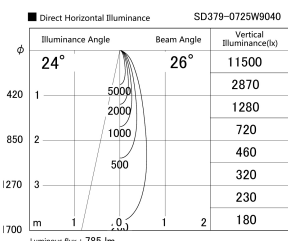

Item no. SD379-0725W9040

Series Name: AMMA Lens type Cylinder Tracklight (SD379)

Installation	Track mount
Type	Lens type tracklight : Cylinder type
Fixture wattage	7.5W
Beam angle	26deg
Color Temp.	4000K
CRI	Ra>90
Luminous	786 lm
Body	Die-castaluminumalloy
Body finish	White
Trim finish	White
Reflector finish	N/A
IP Rate	IP20
Light source	COB module
Input Voltage	AC220~240V
Dimming Type	Non-Dimmable
Certificate	CE,CCC
Cut Hole	N/A