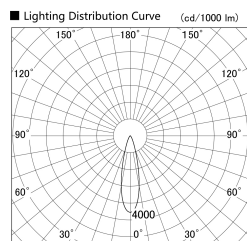

Item no. SD379-0725W9040

Series Name: AMMA Lens type Cylinder Tracklight (SD379)

Installation	Track mount
Type	Lens type tracklight : Cylinder type
Fixture wattage	7.5W
Beam angle	26deg
Color Temp.	4000K
CRI	Ra>90
Luminous	786 lm
Body	Die-castaluminumalloy
Body finish	White
Trim finish	White
Reflector finish	N/A
IP Rate	IP20
Light source	COB module
Input Voltage	AC220~240V
Dimming Type	Non-Dimmable
Certificate	CE,CCC
Cut Hole	N/A