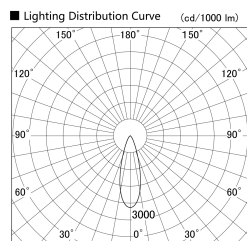

Item no. SD379-0730W9040

Series Name: AMMA Lens type Cylinder Tracklight (SD379)

Installation	Track mount
Type	Lens type tracklight : Cylinder type
Fixture wattage	7.5W
Beam angle	31deg
Color Temp.	4000K
CRI	Ra>90
Luminous	744 lm
Body	Die-castaluminumalloy
Body finish	White
Trim finish	White
Reflector finish	N/A
IP Rate	IP20
Light source	COB module
Input Voltage	AC220~240V
Dimming Type	Non-Dimmable
Certificate	CE,CCC
Cut Hole	N/A