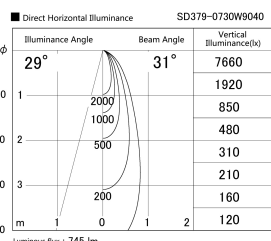

Item no. SD379-0730W9040

Series Name: AMMA Lens type Cylinder Tracklight (SD379)

Installation	Track mount
Type	Lens type tracklight : Cylinder type
Fixture wattage	7.5W
Beam angle	31deg
Color Temp.	4000K
CRI	Ra>90
Luminous	744 lm
Body	Die-castaluminumalloy
Body finish	White
Trim finish	White
Reflector finish	N/A
IP Rate	IP20
Light source	COB module
Input Voltage	AC220~240V
Dimming Type	Non-Dimmable
Certificate	CE,CCC
Cut Hole	N/A