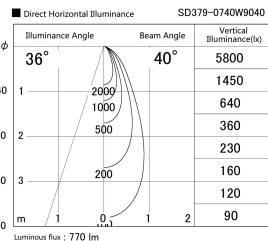

Item no. SD379-0740W9040

Series Name: AMMA Lens type Cylinder Tracklight (SD379)

Installation	Track mount
Type	Lens type tracklight : Cylinder type
Fixture wattage	7.5W
Beam angle	40deg
Color Temp.	4000K
CRI	Ra>90
Luminous	768 lm
Body	Die-castaluminumalloy
Body finish	White
Trim finish	White
Reflector finish	N/A
IP Rate	IP20
Light source	COB module
Input Voltage	AC220~240V
Dimming Type	Non-Dimmable
Certificate	CE,CCC
Cut Hole	N/A