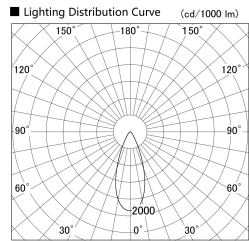

Item no. SD379-0740W9040

Series Name: AMMA Lens type Cylinder Tracklight (SD379)

Installation	Track mount
Type	Lens type tracklight : Cylinder type
Fixture wattage	7.5W
Beam angle	40deg
Color Temp.	4000K
CRI	Ra>90
Luminous	768 lm
Body	Die-castaluminumalloy
Body finish	White
Trim finish	White
Reflector finish	N/A
IP Rate	IP20
Light source	COB module
Input Voltage	AC220~240V
Dimming Type	Non-Dimmable
Certificate	CE,CCC
Cut Hole	N/A