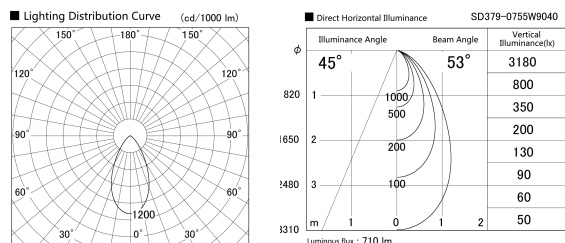

Item no. SD379-0755W9040

Series Name: AMMA Lens type Cylinder Tracklight (SD379)

Installation	Track mount
Type	Lens type tracklight : Cylinder type
Fixture wattage	7.5W
Beam angle	53deg
Color Temp.	4000K
CRI	Ra>90
Luminous	711 lm
Body	Die-castaluminumalloy
Body finish	White
Trim finish	White
Reflector finish	N/A
IP Rate	IP20
Light source	COB module
Input Voltage	AC220~240V
Dimming Type	Non-Dimmable
Certificate	CE,CCC
Cut Hole	N/A