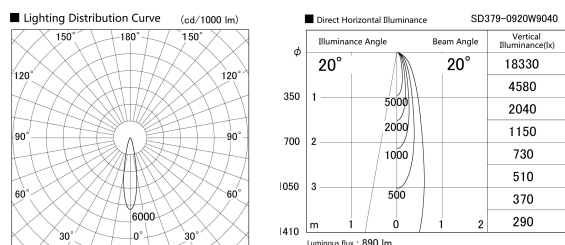

Item no. SD379-0920W9040

Series Name: AMMA Lens type Cylinder Tracklight (SD379)

Installation	Track mount
Type	Lens type tracklight : Cylinder type
Fixture wattage	10.5W
Beam angle	20deg
Color Temp.	4000K
CRI	Ra>90
Luminous	892 lm
Body	Die-castaluminumalloy
Body finish	White
Trim finish	White
Reflector finish	N/A
IP Rate	IP20
Light source	COB module
Input Voltage	AC220~240V
Dimming Type	Non-Dimmable
Certificate	CE,CCC
Cut Hole	N/A