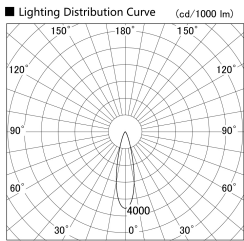

Item no. SD379-0925W9040

Series Name: AMMA Lens type Cylinder Tracklight (SD379)

Installation	Track mount
Type	Lens type tracklight : Cylinder type
Fixture wattage	10.5W
Beam angle	26deg
Color Temp.	4000K
CRI	Ra>90
Luminous	1063 lm
Body	Die-castaluminumalloy
Body finish	White
Trim finish	White
Reflector finish	N/A
IP Rate	IP20
Light source	COB module
Input Voltage	AC220~240V
Dimming Type	Non-Dimmable
Certificate	CE,CCC
Cut Hole	N/A