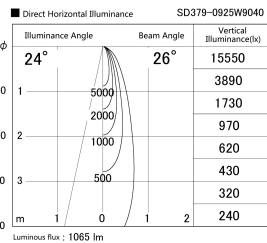

Item no. SD379-0925W9040

Series Name: AMMA Lens type Cylinder Tracklight (SD379)

Installation	Track mount
Type	Lens type tracklight : Cylinder type
Fixture wattage	10.5W
Beam angle	26deg
Color Temp.	4000K
CRI	Ra>90
Luminous	1063 lm
Body	Die-castaluminumalloy
Body finish	White
Trim finish	White
Reflector finish	N/A
IP Rate	IP20
Light source	COB module
Input Voltage	AC220~240V
Dimming Type	Non-Dimmable
Certificate	CE,CCC
Cut Hole	N/A