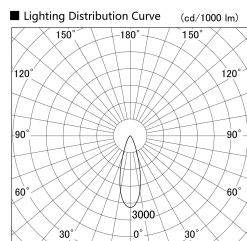

Item no. SD379-0930W9040

Series Name: AMMA Lens type Cylinder Tracklight (SD379)

Installation	Track mount
Type	Lens type tracklight : Cylinder type
Fixture wattage	10.5W
Beam angle	31deg
Color Temp.	4000K
CRI	Ra>90
Luminous	1006 lm
Body	Die-castaluminumalloy
Body finish	White
Trim finish	White
Reflector finish	N/A
IP Rate	IP20
Light source	COB module
Input Voltage	AC220~240V
Dimming Type	Non-Dimmable
Certificate	CE,CCC
Cut Hole	N/A