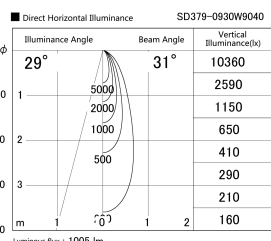

Item no. SD379-0930W9040

Series Name: AMMA Lens type Cylinder Tracklight (SD379)

Installation	Track mount
Type	Lens type tracklight : Cylinder type
Fixture wattage	10.5W
Beam angle	31deg
Color Temp.	4000K
CRI	Ra>90
Luminous	1006 lm
Body	Die-castaluminumalloy
Body finish	White
Trim finish	White
Reflector finish	N/A
IP Rate	IP20
Light source	COB module
Input Voltage	AC220~240V
Dimming Type	Non-Dimmable
Certificate	CE,CCC
Cut Hole	N/A