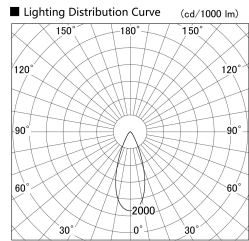

Item no. SD379-0940W9040

Series Name: AMMA Lens type Cylinder Tracklight (SD379)

Installation	Track mount
Type	Lens type tracklight : Cylinder type
Fixture wattage	10.5W
Beam angle	40deg
Color Temp.	4000K
CRI	Ra>90
Luminous	1038 lm
Body	Die-castaluminumalloy
Body finish	White
Trim finish	White
Reflector finish	N/A
IP Rate	IP20
Light source	COB module
Input Voltage	AC220~240V
Dimming Type	Non-Dimmable
Certificate	CE,CCC
Cut Hole	N/A