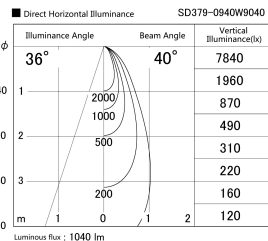

Item no. SD379-0940W9040

Series Name: AMMA Lens type Cylinder Tracklight (SD379)

Installation	Track mount
Type	Lens type tracklight : Cylinder type
Fixture wattage	10.5W
Beam angle	40deg
Color Temp.	4000K
CRI	Ra>90
Luminous	1038 lm
Body	Die-castaluminumalloy
Body finish	White
Trim finish	White
Reflector finish	N/A
IP Rate	IP20
Light source	COB module
Input Voltage	AC220~240V
Dimming Type	Non-Dimmable
Certificate	CE,CCC
Cut Hole	N/A