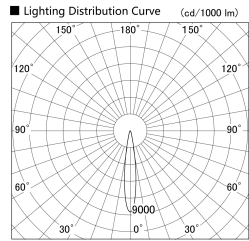

Item no. SD379-1015W9040S

Series Name: AMMA Lens type Cylinder Tracklight (SD379)

Installation	Track mount
Type	Lens type tracklight : Cylinder type
Fixture wattage	10.5W
Beam angle	16deg
Color Temp.	4000K
CRI	Ra>90
Luminous	1020 lm
Body	Die-castaluminumalloy
Body finish	White
Trim finish	White
Reflector finish	N/A
IP Rate	IP20
Light source	COB module
Input Voltage	AC220~240V
Dimming Type	Non-Dimmable
Certificate	CE,CCC
Cut Hole	N/A