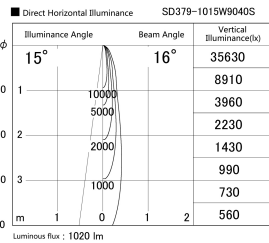

Item no. SD379-1015W9040S

Series Name: AMMA Lens type Cylinder Tracklight (SD379)

Installation	Track mount
Type	Lens type tracklight : Cylinder type
Fixture wattage	10.5W
Beam angle	16deg
Color Temp.	4000K
CRI	Ra>90
Luminous	1020 lm
Body	Die-castaluminumalloy
Body finish	White
Trim finish	White
Reflector finish	N/A
IP Rate	IP20
Light source	COB module
Input Voltage	AC220~240V
Dimming Type	Non-Dimmable
Certificate	CE,CCC
Cut Hole	N/A