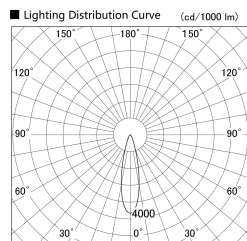

Item no. SD379-1025W9040S

Series Name: AMMA Lens type Cylinder Tracklight (SD379)

Installation	Track mount
Type	Lens type tracklight : Cylinder type
Fixture wattage	10.5W
Beam angle	25deg
Color Temp.	4000K
CRI	Ra>90
Luminous	1175 lm
Body	Die-castaluminumalloy
Body finish	White
Trim finish	White
Reflector finish	N/A
IP Rate	IP20
Light source	COB module
Input Voltage	AC220~240V
Dimming Type	Non-Dimmable
Certificate	CE,CCC
Cut Hole	N/A