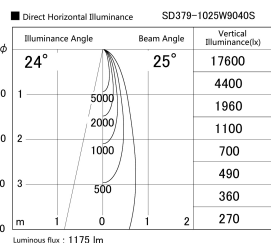

Item no. SD379-1025W9040S

Series Name: AMMA Lens type Cylinder Tracklight (SD379)

Installation	Track mount
Type	Lens type tracklight : Cylinder type
Fixture wattage	10.5W
Beam angle	25deg
Color Temp.	4000K
CRI	Ra>90
Luminous	1175 lm
Body	Die-castaluminumalloy
Body finish	White
Trim finish	White
Reflector finish	N/A
IP Rate	IP20
Light source	COB module
Input Voltage	AC220~240V
Dimming Type	Non-Dimmable
Certificate	CE,CCC
Cut Hole	N/A