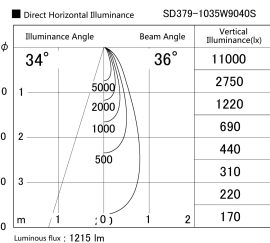

Item no. SD379-1035W9040S

Series Name: AMMA Lens type Cylinder Tracklight (SD379)

Installation	Track mount
Type	Lens type tracklight : Cylinder type
Fixture wattage	10.5W
Beam angle	36deg
Color Temp.	4000K
CRI	Ra>90
Luminous	1214 lm
Body	Die-castaluminumalloy
Body finish	White
Trim finish	White
Reflector finish	N/A
IP Rate	IP20
Light source	COB module
Input Voltage	AC220~240V
Dimming Type	Non-Dimmable
Certificate	CE,CCC
Cut Hole	N/A