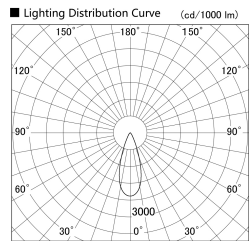

Item no. SD379-1035W9040S

Series Name: AMMA Lens type Cylinder Tracklight (SD379)

Installation	Track mount
Type	Lens type tracklight : Cylinder type
Fixture wattage	10.5W
Beam angle	36deg
Color Temp.	4000K
CRI	Ra>90
Luminous	1214 lm
Body	Die-castaluminumalloy
Body finish	White
Trim finish	White
Reflector finish	N/A
IP Rate	IP20
Light source	COB module
Input Voltage	AC220~240V
Dimming Type	Non-Dimmable
Certificate	CE,CCC
Cut Hole	N/A