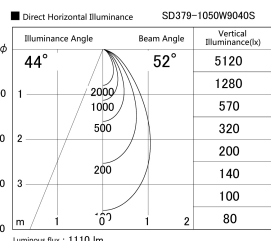

Item no. SD379-1050W9040S

Series Name: AMMA Lens type Cylinder Tracklight (SD379)

| | |
|------------------|---|
| Installation | Track mount |
| Type | Lens type tracklight : Cylinder type |
| Fixture wattage | 10.5W |
| Beam angle | 52deg |
| Color Temp. | 4000K |
| CRI | Ra>90 |
| Luminous | 1112 lm |
| Body | Die-castaluminumalloy |
| Body finish | White |
| Trim finish | White |
| Reflector finish | N/A |
| IP Rate | IP20 |
| Light source | COB module |
| Input Voltage | AC220~240V |
| Dimming Type | Non-Dimmable |
| Certificate | CE,CCC |
| Cut Hole | N/A |