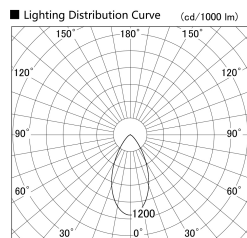

Item no. SD379-1050W9040S

Series Name: AMMA Lens type Cylinder Tracklight (SD379)

| | |
|------------------|---|
| Installation | Track mount |
| Type | Lens type tracklight : Cylinder type |
| Fixture wattage | 10.5W |
| Beam angle | 52deg |
| Color Temp. | 4000K |
| CRI | Ra>90 |
| Luminous | 1112 lm |
| Body | Die-castaluminumalloy |
| Body finish | White |
| Trim finish | White |
| Reflector finish | N/A |
| IP Rate | IP20 |
| Light source | COB module |
| Input Voltage | AC220~240V |
| Dimming Type | Non-Dimmable |
| Certificate | CE,CCC |
| Cut Hole | N/A |