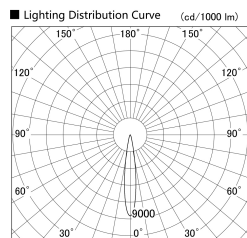

Item no. SD379-1515W9040S

Series Name: AMMA Lens type Cylinder Tracklight (SD379)

Installation	Track mount
Type	Lens type tracklight : Cylinder type
Fixture wattage	14W
Beam angle	16deg
Color Temp.	4000K
CRI	Ra>90
Luminous	1374 lm
Body	Die-castaluminumalloy
Body finish	White
Trim finish	White
Reflector finish	N/A
IP Rate	IP20
Light source	COB module
Input Voltage	AC220~240V
Dimming Type	Non-Dimmable
Certificate	CE,CCC
Cut Hole	N/A