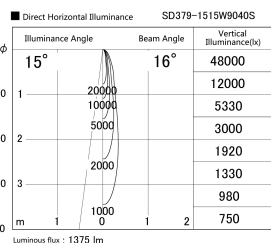

Item no. SD379-1515W9040S

Series Name: AMMA Lens type Cylinder Tracklight (SD379)

Installation	Track mount
Type	Lens type tracklight : Cylinder type
Fixture wattage	14W
Beam angle	16deg
Color Temp.	4000K
CRI	Ra>90
Luminous	1374 lm
Body	Die-castaluminumalloy
Body finish	White
Trim finish	White
Reflector finish	N/A
IP Rate	IP20
Light source	COB module
Input Voltage	AC220~240V
Dimming Type	Non-Dimmable
Certificate	CE,CCC
Cut Hole	N/A