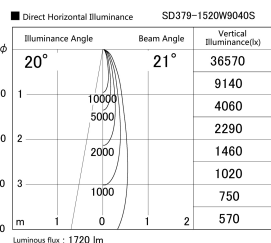

Item no. SD379-1520W9040S

Series Name: AMMA Lens type Cylinder Tracklight (SD379)

| | |
|------------------|---|
| Installation | Track mount |
| Type | Lens type tracklight : Cylinder type |
| Fixture wattage | 14W |
| Beam angle | 21deg |
| Color Temp. | 4000K |
| CRI | Ra>90 |
| Luminous | 1721 lm |
| Body | Die-castaluminumalloy |
| Body finish | White |
| Trim finish | White |
| Reflector finish | N/A |
| IP Rate | IP20 |
| Light source | COB module |
| Input Voltage | AC220~240V |
| Dimming Type | Non-Dimmable |
| Certificate | CE,CCC |
| Cut Hole | N/A |