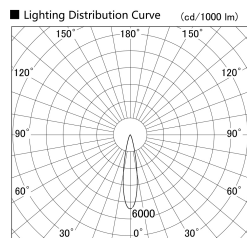

Item no. SD379-1520W9040S

Series Name: AMMA Lens type Cylinder Tracklight (SD379)

| | |
|------------------|---|
| Installation | Track mount |
| Type | Lens type tracklight : Cylinder type |
| Fixture wattage | 14W |
| Beam angle | 21deg |
| Color Temp. | 4000K |
| CRI | Ra>90 |
| Luminous | 1721 lm |
| Body | Die-castaluminumalloy |
| Body finish | White |
| Trim finish | White |
| Reflector finish | N/A |
| IP Rate | IP20 |
| Light source | COB module |
| Input Voltage | AC220~240V |
| Dimming Type | Non-Dimmable |
| Certificate | CE,CCC |
| Cut Hole | N/A |