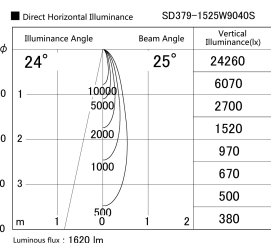

Item no. SD379-1525W9040S

Series Name: AMMA Lens type Cylinder Tracklight (SD379)

Installation	Track mount
Type	Lens type tracklight : Cylinder type
Fixture wattage	14W
Beam angle	25deg
Color Temp.	4000K
CRI	Ra>90
Luminous	1620 lm
Body	Die-castaluminumalloy
Body finish	White
Trim finish	White
Reflector finish	N/A
IP Rate	IP20
Light source	COB module
Input Voltage	AC220~240V
Dimming Type	Non-Dimmable
Certificate	CE,CCC
Cut Hole	N/A