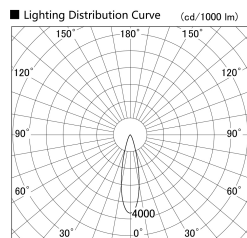

Item no. SD379-1525W9040S

Series Name: AMMA Lens type Cylinder Tracklight (SD379)

Installation	Track mount
Type	Lens type tracklight : Cylinder type
Fixture wattage	14W
Beam angle	25deg
Color Temp.	4000K
CRI	Ra>90
Luminous	1620 lm
Body	Die-castaluminumalloy
Body finish	White
Trim finish	White
Reflector finish	N/A
IP Rate	IP20
Light source	COB module
Input Voltage	AC220~240V
Dimming Type	Non-Dimmable
Certificate	CE,CCC
Cut Hole	N/A