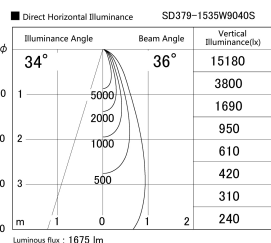

Item no. SD379-1535W9040S

Series Name: AMMA Lens type Cylinder Tracklight (SD379)

Installation	Track mount
Type	Lens type tracklight : Cylinder type
Fixture wattage	14W
Beam angle	36deg
Color Temp.	4000K
CRI	Ra>90
Luminous	1675 lm
Body	Die-castaluminumalloy
Body finish	White
Trim finish	White
Reflector finish	N/A
IP Rate	IP20
Light source	COB module
Input Voltage	AC220~240V
Dimming Type	Non-Dimmable
Certificate	CE,CCC
Cut Hole	N/A