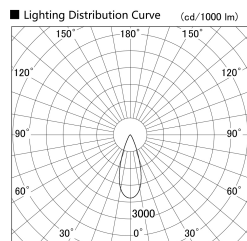

Item no. SD379-1535W9040S

Series Name: AMMA Lens type Cylinder Tracklight (SD379)

Installation	Track mount
Type	Lens type tracklight : Cylinder type
Fixture wattage	14W
Beam angle	36deg
Color Temp.	4000K
CRI	Ra>90
Luminous	1675 lm
Body	Die-castaluminumalloy
Body finish	White
Trim finish	White
Reflector finish	N/A
IP Rate	IP20
Light source	COB module
Input Voltage	AC220~240V
Dimming Type	Non-Dimmable
Certificate	CE,CCC
Cut Hole	N/A