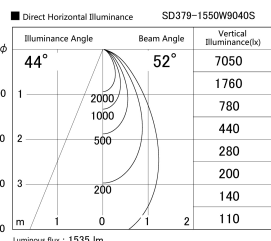

Item no. SD379-1550W9040S

Series Name: AMMA Lens type Cylinder Tracklight (SD379)

Installation	Track mount
Type	Lens type tracklight : Cylinder type
Fixture wattage	14W
Beam angle	52deg
Color Temp.	4000K
CRI	Ra>90
Luminous	1533 lm
Body	Die-castaluminumalloy
Body finish	White
Trim finish	White
Reflector finish	N/A
IP Rate	IP20
Light source	COB module
Input Voltage	AC220~240V
Dimming Type	Non-Dimmable
Certificate	CE,CCC
Cut Hole	N/A