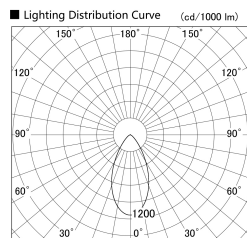

Item no. SD379-1550W9040S

Series Name: AMMA Lens type Cylinder Tracklight (SD379)

Installation	Track mount
Type	Lens type tracklight : Cylinder type
Fixture wattage	14W
Beam angle	52deg
Color Temp.	4000K
CRI	Ra>90
Luminous	1533 lm
Body	Die-castaluminumalloy
Body finish	White
Trim finish	White
Reflector finish	N/A
IP Rate	IP20
Light source	COB module
Input Voltage	AC220~240V
Dimming Type	Non-Dimmable
Certificate	CE,CCC
Cut Hole	N/A