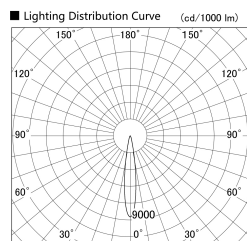

Item no. SD379-1015W9040

Series Name: AMMA Lens type Cylinder Tracklight (SD379)

Installation	Track mount
Type	Lens type tracklight : Cylinder type
Fixture wattage	10.5W
Beam angle	16deg
Color Temp.	4000K
CRI	Ra>90
Luminous	1020 lm
Body	Die-castaluminumalloy
Body finish	White
Trim finish	White
Reflector finish	N/A
IP Rate	IP20
Light source	COB module
Input Voltage	AC220~240V
Dimming Type	Non-Dimmable
Certificate	CE,CCC
Cut Hole	N/A