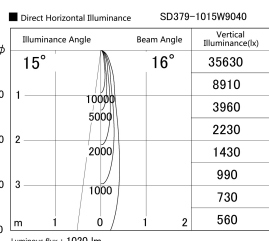

Item no. SD379-1015W9040

Series Name: AMMA Lens type Cylinder Tracklight (SD379)

Installation	Track mount
Type	Lens type tracklight : Cylinder type
Fixture wattage	10.5W
Beam angle	16deg
Color Temp.	4000K
CRI	Ra>90
Luminous	1020 lm
Body	Die-castaluminumalloy
Body finish	White
Trim finish	White
Reflector finish	N/A
IP Rate	IP20
Light source	COB module
Input Voltage	AC220~240V
Dimming Type	Non-Dimmable
Certificate	CE,CCC
Cut Hole	N/A