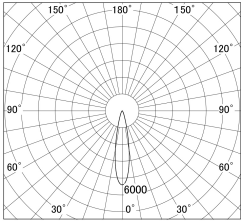

■ Lighting Distribution Curve (cd/1000 lm)