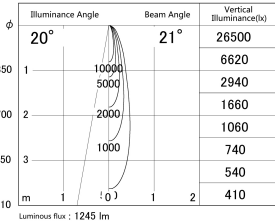

Item no. SD379-1020W9040

Series Name: AMMA Lens type Cylinder Tracklight (SD379)

■ Lighting Distribution Curve (cd/1000 lm)

Installation	Track mount
Type	Lens type tracklight : Cylinder type
Fixture wattage	10.5W
Beam angle	21deg
Color Temp.	4000K
CRI	Ra>90
Luminous	1247 lm
Body	Die-castaluminumalloy
Body finish	White
Trim finish	White
Reflector finish	N/A
IP Rate	IP20
Light source	COB module
Input Voltage	AC220~240V
Dimming Type	Non-Dimmable
Certificate	CE,CCC
Cut Hole	N/A