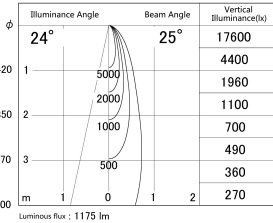

Item no. SD379-1025W9040

Series Name: AMMA Lens type Cylinder Tracklight (SD379)

■ Lighting Distribution Curve (cd/1000 lm)

Installation	Track mount
Type	Lens type tracklight : Cylinder type
Fixture wattage	10.5W
Beam angle	25deg
Color Temp.	4000K
CRI	Ra>90
Luminous	1175 lm
Body	Die-castaluminumalloy
Body finish	White
Trim finish	White
Reflector finish	N/A
IP Rate	IP20
Light source	COB module
Input Voltage	AC220~240V
Dimming Type	Non-Dimmable
Certificate	CE,CCC
Cut Hole	N/A