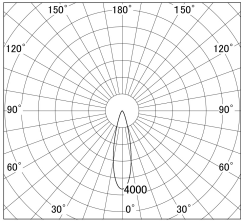

■ Lighting Distribution Curve (cd/1000 lm)