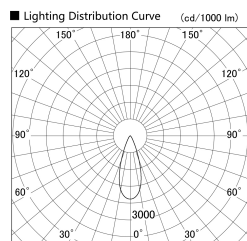

Item no. SD379-1035W9040

Series Name: AMMA Lens type Cylinder Tracklight (SD379)

Installation	Track mount
Type	Lens type tracklight : Cylinder type
Fixture wattage	10.5W
Beam angle	36deg
Color Temp.	4000K
CRI	Ra>90
Luminous	1214 lm
Body	Die-castaluminumalloy
Body finish	White
Trim finish	White
Reflector finish	N/A
IP Rate	IP20
Light source	COB module
Input Voltage	AC220~240V
Dimming Type	Non-Dimmable
Certificate	CE,CCC
Cut Hole	N/A