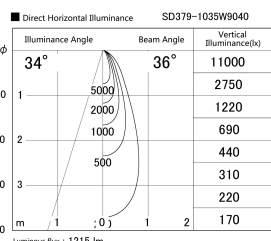

Item no. SD379-1035W9040

Series Name: AMMA Lens type Cylinder Tracklight (SD379)

Installation	Track mount
Type	Lens type tracklight : Cylinder type
Fixture wattage	10.5W
Beam angle	36deg
Color Temp.	4000K
CRI	Ra>90
Luminous	1214 lm
Body	Die-castaluminumalloy
Body finish	White
Trim finish	White
Reflector finish	N/A
IP Rate	IP20
Light source	COB module
Input Voltage	AC220~240V
Dimming Type	Non-Dimmable
Certificate	CE,CCC
Cut Hole	N/A