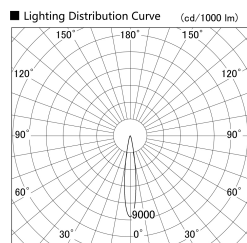

Item no. SD379-1515W9040

Series Name: AMMA Lens type Cylinder Tracklight (SD379)

Installation	Track mount
Type	Lens type tracklight : Cylinder type
Fixture wattage	14W
Beam angle	16deg
Color Temp.	4000K
CRI	Ra>90
Luminous	1374 lm
Body	Die-castaluminumalloy
Body finish	White
Trim finish	White
Reflector finish	N/A
IP Rate	IP20
Light source	COB module
Input Voltage	AC220~240V
Dimming Type	Non-Dimmable
Certificate	CE,CCC
Cut Hole	N/A