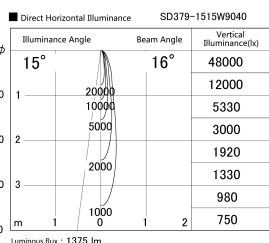

Item no. SD379-1515W9040

Series Name: AMMA Lens type Cylinder Tracklight (SD379)

Installation	Track mount
Type	Lens type tracklight : Cylinder type
Fixture wattage	14W
Beam angle	16deg
Color Temp.	4000K
CRI	Ra>90
Luminous	1374 lm
Body	Die-castaluminumalloy
Body finish	White
Trim finish	White
Reflector finish	N/A
IP Rate	IP20
Light source	COB module
Input Voltage	AC220~240V
Dimming Type	Non-Dimmable
Certificate	CE,CCC
Cut Hole	N/A