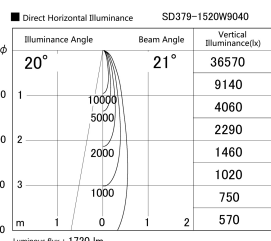

Item no. SD379-1520W9040

Series Name: AMMA Lens type Cylinder Tracklight (SD379)

Installation	Track mount
Type	Lens type tracklight : Cylinder type
Fixture wattage	14W
Beam angle	21deg
Color Temp.	4000K
CRI	Ra>90
Luminous	1721 lm
Body	Die-castaluminumalloy
Body finish	White
Trim finish	White
Reflector finish	N/A
IP Rate	IP20
Light source	COB module
Input Voltage	AC220~240V
Dimming Type	Non-Dimmable
Certificate	CE,CCC
Cut Hole	N/A