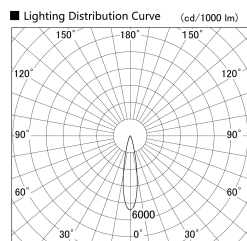

Item no. SD379-1520W9040

Series Name: AMMA Lens type Cylinder Tracklight (SD379)

Installation	Track mount
Type	Lens type tracklight : Cylinder type
Fixture wattage	14W
Beam angle	21deg
Color Temp.	4000K
CRI	Ra>90
Luminous	1721 lm
Body	Die-castaluminumalloy
Body finish	White
Trim finish	White
Reflector finish	N/A
IP Rate	IP20
Light source	COB module
Input Voltage	AC220~240V
Dimming Type	Non-Dimmable
Certificate	CE,CCC
Cut Hole	N/A