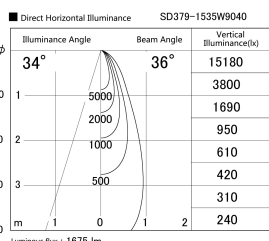

Item no. SD379-1535W9040

Series Name: AMMA Lens type Cylinder Tracklight (SD379)

Installation	Track mount
Type	Lens type tracklight : Cylinder type
Fixture wattage	14W
Beam angle	36deg
Color Temp.	4000K
CRI	Ra>90
Luminous	1675 lm
Body	Die-castaluminumalloy
Body finish	White
Trim finish	White
Reflector finish	N/A
IP Rate	IP20
Light source	COB module
Input Voltage	AC220~240V
Dimming Type	Non-Dimmable
Certificate	CE,CCC
Cut Hole	N/A