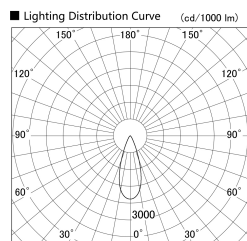

Item no. SD379-1535W9040

Series Name: AMMA Lens type Cylinder Tracklight (SD379)

Installation	Track mount
Type	Lens type tracklight : Cylinder type
Fixture wattage	14W
Beam angle	36deg
Color Temp.	4000K
CRI	Ra>90
Luminous	1675 lm
Body	Die-castaluminumalloy
Body finish	White
Trim finish	White
Reflector finish	N/A
IP Rate	IP20
Light source	COB module
Input Voltage	AC220~240V
Dimming Type	Non-Dimmable
Certificate	CE,CCC
Cut Hole	N/A