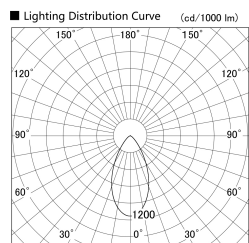

Item no. SD379-1550W9040

Series Name: AMMA Lens type Cylinder Tracklight (SD379)

Installation	Track mount
Type	Lens type tracklight : Cylinder type
Fixture wattage	14W
Beam angle	52deg
Color Temp.	4000K
CRI	Ra>90
Luminous	1533 lm
Body	Die-castaluminumalloy
Body finish	White
Trim finish	White
Reflector finish	N/A
IP Rate	IP20
Light source	COB module
Input Voltage	AC220~240V
Dimming Type	Non-Dimmable
Certificate	CE,CCC
Cut Hole	N/A