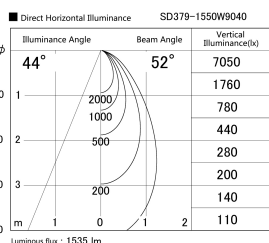

Item no. SD379-1550W9040

Series Name: AMMA Lens type Cylinder Tracklight (SD379)

Installation	Track mount
Type	Lens type tracklight : Cylinder type
Fixture wattage	14W
Beam angle	52deg
Color Temp.	4000K
CRI	Ra>90
Luminous	1533 lm
Body	Die-castaluminumalloy
Body finish	White
Trim finish	White
Reflector finish	N/A
IP Rate	IP20
Light source	COB module
Input Voltage	AC220~240V
Dimming Type	Non-Dimmable
Certificate	CE,CCC
Cut Hole	N/A