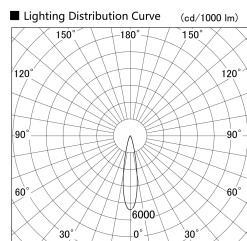

Item no. SD379-2020W9040

Series Name: AMMA Lens type Cylinder Tracklight (SD379)

Installation	Track mount
Type	Lens type tracklight : Cylinder type
Fixture wattage	21W
Beam angle	21deg
Color Temp.	4000K
CRI	Ra>90
Luminous	2402 lm
Body	Die-castaluminumalloy
Body finish	White
Trim finish	White
Reflector finish	N/A
IP Rate	IP20
Light source	COB module
Input Voltage	AC220~240V
Dimming Type	Non-Dimmable
Certificate	CE,CCC
Cut Hole	N/A