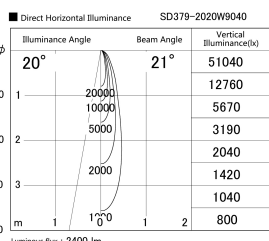

Item no. SD379-2020W9040

Series Name: AMMA Lens type Cylinder Tracklight (SD379)

Installation	Track mount
Type	Lens type tracklight : Cylinder type
Fixture wattage	21W
Beam angle	21deg
Color Temp.	4000K
CRI	Ra>90
Luminous	2402 lm
Body	Die-castaluminumalloy
Body finish	White
Trim finish	White
Reflector finish	N/A
IP Rate	IP20
Light source	COB module
Input Voltage	AC220~240V
Dimming Type	Non-Dimmable
Certificate	CE,CCC
Cut Hole	N/A