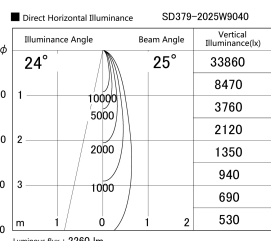

Item no. SD379-2025W9040

Series Name: AMMA Lens type Cylinder Tracklight (SD379)

Installation	Track mount
Type	Lens type tracklight : Cylinder type
Fixture wattage	21W
Beam angle	25deg
Color Temp.	4000K
CRI	Ra>90
Luminous	2261 lm
Body	Die-castaluminumalloy
Body finish	White
Trim finish	White
Reflector finish	N/A
IP Rate	IP20
Light source	COB module
Input Voltage	AC220~240V
Dimming Type	Non-Dimmable
Certificate	CE,CCC
Cut Hole	N/A