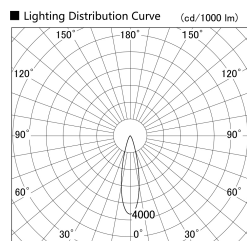

Item no. SD379-2025W9040

Series Name: AMMA Lens type Cylinder Tracklight (SD379)

Installation	Track mount
Type	Lens type tracklight : Cylinder type
Fixture wattage	21W
Beam angle	25deg
Color Temp.	4000K
CRI	Ra>90
Luminous	2261 lm
Body	Die-castaluminumalloy
Body finish	White
Trim finish	White
Reflector finish	N/A
IP Rate	IP20
Light source	COB module
Input Voltage	AC220~240V
Dimming Type	Non-Dimmable
Certificate	CE,CCC
Cut Hole	N/A