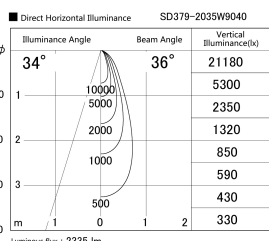

Item no. SD379-2035W9040

Series Name: AMMA Lens type Cylinder Tracklight (SD379)

| | |
|------------------|---|
| Installation | Track mount |
| Type | Lens type tracklight : Cylinder type |
| Fixture wattage | 21W |
| Beam angle | 36deg |
| Color Temp. | 4000K |
| CRI | Ra>90 |
| Luminous | 2337 lm |
| Body | Die-castaluminumalloy |
| Body finish | White |
| Trim finish | White |
| Reflector finish | N/A |
| IP Rate | IP20 |
| Light source | COB module |
| Input Voltage | AC220~240V |
| Dimming Type | Non-Dimmable |
| Certificate | CE,CCC |
| Cut Hole | N/A |