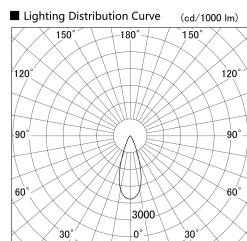

Item no. SD379-2035W9040

Series Name: AMMA Lens type Cylinder Tracklight (SD379)

| | |
|------------------|---|
| Installation | Track mount |
| Type | Lens type tracklight : Cylinder type |
| Fixture wattage | 21W |
| Beam angle | 36deg |
| Color Temp. | 4000K |
| CRI | Ra>90 |
| Luminous | 2337 lm |
| Body | Die-castaluminumalloy |
| Body finish | White |
| Trim finish | White |
| Reflector finish | N/A |
| IP Rate | IP20 |
| Light source | COB module |
| Input Voltage | AC220~240V |
| Dimming Type | Non-Dimmable |
| Certificate | CE,CCC |
| Cut Hole | N/A |