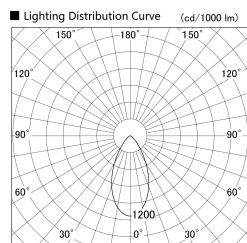

Item no. SD379-2050W9040

Series Name: AMMA Lens type Cylinder Tracklight (SD379)

Installation	Track mount
Type	Lens type tracklight : Cylinder type
Fixture wattage	21W
Beam angle	52deg
Color Temp.	4000K
CRI	Ra>90
Luminous	2140 lm
Body	Die-castaluminumalloy
Body finish	White
Trim finish	White
Reflector finish	N/A
IP Rate	IP20
Light source	COB module
Input Voltage	AC220~240V
Dimming Type	Non-Dimmable
Certificate	CE,CCC
Cut Hole	N/A