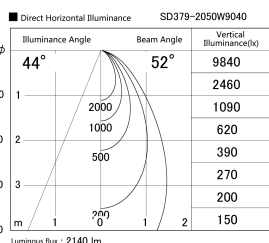

Item no. SD379-2050W9040

Series Name: AMMA Lens type Cylinder Tracklight (SD379)

Installation	Track mount
Type	Lens type tracklight : Cylinder type
Fixture wattage	21W
Beam angle	52deg
Color Temp.	4000K
CRI	Ra>90
Luminous	2140 lm
Body	Die-castaluminumalloy
Body finish	White
Trim finish	White
Reflector finish	N/A
IP Rate	IP20
Light source	COB module
Input Voltage	AC220~240V
Dimming Type	Non-Dimmable
Certificate	CE,CCC
Cut Hole	N/A