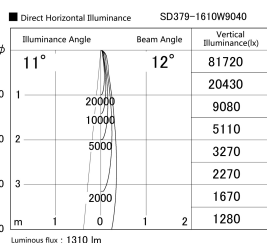

Item no. SD379-1610W9040

Series Name: AMMA Lens type Cylinder Tracklight (SD379)

Installation	Track mount
Type	Lens type tracklight : Cylinder type
Fixture wattage	14W
Beam angle	12deg
Color Temp.	4000K
CRI	Ra>90
Luminous	1310 lm
Body	Die-castaluminumalloy
Body finish	White
Trim finish	White
Reflector finish	N/A
IP Rate	IP20
Light source	COB module
Input Voltage	AC220~240V
Dimming Type	Non-Dimmable
Certificate	CE,CCC
Cut Hole	N/A