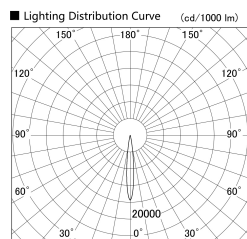

Item no. SD379-1610W9040

Series Name: AMMA Lens type Cylinder Tracklight (SD379)

Installation	Track mount
Type	Lens type tracklight : Cylinder type
Fixture wattage	14W
Beam angle	12deg
Color Temp.	4000K
CRI	Ra>90
Luminous	1310 lm
Body	Die-castaluminumalloy
Body finish	White
Trim finish	White
Reflector finish	N/A
IP Rate	IP20
Light source	COB module
Input Voltage	AC220~240V
Dimming Type	Non-Dimmable
Certificate	CE,CCC
Cut Hole	N/A