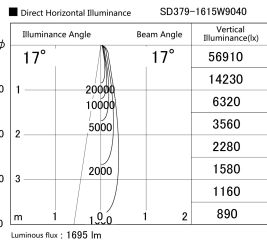

Item no. SD379-1615W9040

Series Name: AMMA Lens type Cylinder Tracklight (SD379)

Installation	Track mount
Type	Lens type tracklight : Cylinder type
Fixture wattage	14W
Beam angle	17deg
Color Temp.	4000K
CRI	Ra>90
Luminous	1697 lm
Body	Die-castaluminumalloy
Body finish	White
Trim finish	White
Reflector finish	N/A
IP Rate	IP20
Light source	COB module
Input Voltage	AC220~240V
Dimming Type	Non-Dimmable
Certificate	CE,CCC
Cut Hole	N/A