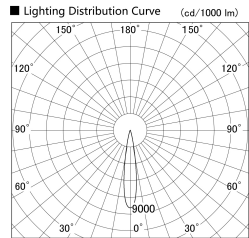

Item no. SD379-1615W9040

Series Name: AMMA Lens type Cylinder Tracklight (SD379)

Installation	Track mount
Type	Lens type tracklight : Cylinder type
Fixture wattage	14W
Beam angle	17deg
Color Temp.	4000K
CRI	Ra>90
Luminous	1697 lm
Body	Die-castaluminumalloy
Body finish	White
Trim finish	White
Reflector finish	N/A
IP Rate	IP20
Light source	COB module
Input Voltage	AC220~240V
Dimming Type	Non-Dimmable
Certificate	CE,CCC
Cut Hole	N/A