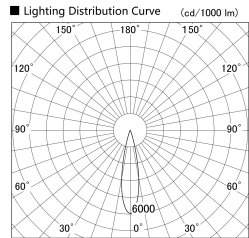

Item no. SD379-1625W9040

Series Name: AMMA Lens type Cylinder Tracklight (SD379)

Installation	Track mount
Type	Lens type tracklight : Cylinder type
Fixture wattage	14W
Beam angle	22deg
Color Temp.	4000K
CRI	Ra>90
Luminous	1762 lm
Body	Die-castaluminumalloy
Body finish	White
Trim finish	White
Reflector finish	N/A
IP Rate	IP20
Light source	COB module
Input Voltage	AC220~240V
Dimming Type	Non-Dimmable
Certificate	CE,CCC
Cut Hole	N/A