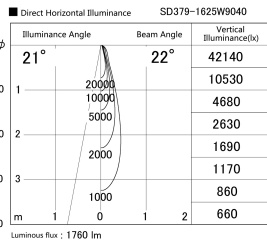

Item no. SD379-1625W9040

Series Name: AMMA Lens type Cylinder Tracklight (SD379)

Installation	Track mount
Type	Lens type tracklight : Cylinder type
Fixture wattage	14W
Beam angle	22deg
Color Temp.	4000K
CRI	Ra>90
Luminous	1762 lm
Body	Die-castaluminumalloy
Body finish	White
Trim finish	White
Reflector finish	N/A
IP Rate	IP20
Light source	COB module
Input Voltage	AC220~240V
Dimming Type	Non-Dimmable
Certificate	CE,CCC
Cut Hole	N/A