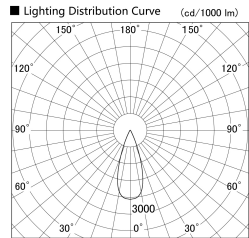

Item no. SD379-1635W9040

Series Name: AMMA Lens type Cylinder Tracklight (SD379)

Installation	Track mount
Type	Lens type tracklight : Cylinder type
Fixture wattage	14W
Beam angle	37deg
Color Temp.	4000K
CRI	Ra>90
Luminous	1753 lm
Body	Die-castaluminumalloy
Body finish	White
Trim finish	White
Reflector finish	N/A
IP Rate	IP20
Light source	COB module
Input Voltage	AC220~240V
Dimming Type	Non-Dimmable
Certificate	CE,CCC
Cut Hole	N/A