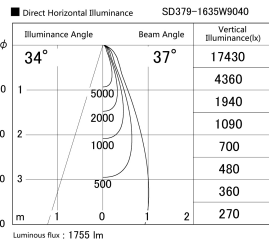

Item no. SD379-1635W9040

Series Name: AMMA Lens type Cylinder Tracklight (SD379)

Installation	Track mount
Type	Lens type tracklight : Cylinder type
Fixture wattage	14W
Beam angle	37deg
Color Temp.	4000K
CRI	Ra>90
Luminous	1753 lm
Body	Die-castaluminumalloy
Body finish	White
Trim finish	White
Reflector finish	N/A
IP Rate	IP20
Light source	COB module
Input Voltage	AC220~240V
Dimming Type	Non-Dimmable
Certificate	CE,CCC
Cut Hole	N/A