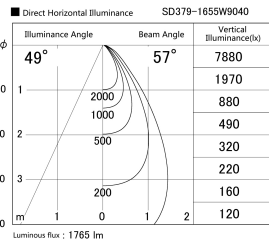

Item no. SD379-1655W9040

Series Name: AMMA Lens type Cylinder Tracklight (SD379)

Installation	Track mount
Type	Lens type tracklight : Cylinder type
Fixture wattage	14W
Beam angle	57deg
Color Temp.	4000K
CRI	Ra>90
Luminous	1765 lm
Body	Die-castaluminumalloy
Body finish	White
Trim finish	White
Reflector finish	N/A
IP Rate	IP20
Light source	COB module
Input Voltage	AC220~240V
Dimming Type	Non-Dimmable
Certificate	CE,CCC
Cut Hole	N/A