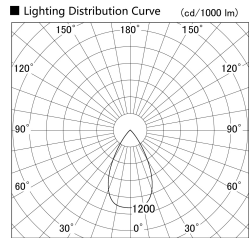

Item no. SD379-1655W9040

Series Name: AMMA Lens type Cylinder Tracklight (SD379)

Installation	Track mount
Type	Lens type tracklight : Cylinder type
Fixture wattage	14W
Beam angle	57deg
Color Temp.	4000K
CRI	Ra>90
Luminous	1765 lm
Body	Die-castaluminumalloy
Body finish	White
Trim finish	White
Reflector finish	N/A
IP Rate	IP20
Light source	COB module
Input Voltage	AC220~240V
Dimming Type	Non-Dimmable
Certificate	CE,CCC
Cut Hole	N/A