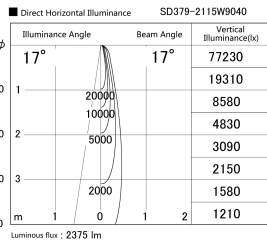

Item no. SD379-2115W9040

Series Name: AMMA Lens type Cylinder Tracklight (SD379)

Installation	Track mount
Type	Lens type tracklight : Cylinder type
Fixture wattage	21W
Beam angle	17deg
Color Temp.	4000K
CRI	Ra>90
Luminous	2373 lm
Body	Die-castaluminumalloy
Body finish	White
Trim finish	White
Reflector finish	N/A
IP Rate	IP20
Light source	COB module
Input Voltage	AC220~240V
Dimming Type	Non-Dimmable
Certificate	CE,CCC
Cut Hole	N/A