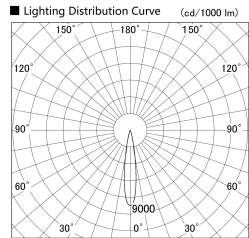

Item no. SD379-2115W9040

Series Name: AMMA Lens type Cylinder Tracklight (SD379)

Installation	Track mount
Type	Lens type tracklight : Cylinder type
Fixture wattage	21W
Beam angle	17deg
Color Temp.	4000K
CRI	Ra>90
Luminous	2373 lm
Body	Die-castaluminumalloy
Body finish	White
Trim finish	White
Reflector finish	N/A
IP Rate	IP20
Light source	COB module
Input Voltage	AC220~240V
Dimming Type	Non-Dimmable
Certificate	CE,CCC
Cut Hole	N/A