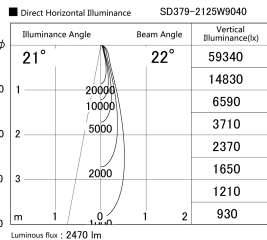

Item no. SD379-2125W9040

Series Name: AMMA Lens type Cylinder Tracklight (SD379)

Installation	Track mount
Type	Lens type tracklight : Cylinder type
Fixture wattage	21W
Beam angle	22deg
Color Temp.	4000K
CRI	Ra>90
Luminous	2470 lm
Body	Die-castaluminumalloy
Body finish	White
Trim finish	White
Reflector finish	N/A
IP Rate	IP20
Light source	COB module
Input Voltage	AC220~240V
Dimming Type	Non-Dimmable
Certificate	CE,CCC
Cut Hole	N/A