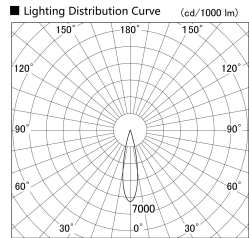

Item no. SD379-2125W9040

Series Name: AMMA Lens type Cylinder Tracklight (SD379)

Installation	Track mount
Type	Lens type tracklight : Cylinder type
Fixture wattage	21W
Beam angle	22deg
Color Temp.	4000K
CRI	Ra>90
Luminous	2470 lm
Body	Die-castaluminumalloy
Body finish	White
Trim finish	White
Reflector finish	N/A
IP Rate	IP20
Light source	COB module
Input Voltage	AC220~240V
Dimming Type	Non-Dimmable
Certificate	CE,CCC
Cut Hole	N/A