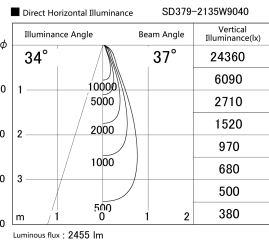

Item no. SD379-2135W9040

Series Name: AMMA Lens type Cylinder Tracklight (SD379)

Installation	Track mount
Type	Lens type tracklight : Cylinder type
Fixture wattage	21W
Beam angle	37deg
Color Temp.	4000K
CRI	Ra>90
Luminous	2457 lm
Body	Die-castaluminumalloy
Body finish	White
Trim finish	White
Reflector finish	N/A
IP Rate	IP20
Light source	COB module
Input Voltage	AC220~240V
Dimming Type	Non-Dimmable
Certificate	CE,CCC
Cut Hole	N/A