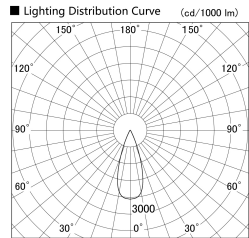

Item no. SD379-2135W9040

Series Name: AMMA Lens type Cylinder Tracklight (SD379)

Installation	Track mount
Type	Lens type tracklight : Cylinder type
Fixture wattage	21W
Beam angle	37deg
Color Temp.	4000K
CRI	Ra>90
Luminous	2457 lm
Body	Die-castaluminumalloy
Body finish	White
Trim finish	White
Reflector finish	N/A
IP Rate	IP20
Light source	COB module
Input Voltage	AC220~240V
Dimming Type	Non-Dimmable
Certificate	CE,CCC
Cut Hole	N/A