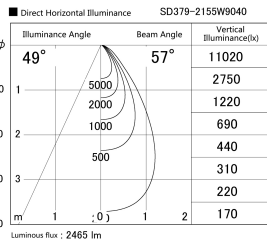

Item no. SD379-2155W9040

Series Name: AMMA Lens type Cylinder Tracklight (SD379)

Installation	Track mount
Type	Lens type tracklight : Cylinder type
Fixture wattage	21W
Beam angle	57deg
Color Temp.	4000K
CRI	Ra>90
Luminous	2467 lm
Body	Die-castaluminumalloy
Body finish	White
Trim finish	White
Reflector finish	N/A
IP Rate	IP20
Light source	COB module
Input Voltage	AC220~240V
Dimming Type	Non-Dimmable
Certificate	CE,CCC
Cut Hole	N/A