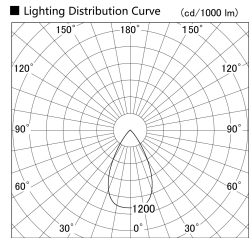

Item no. SD379-2155W9040

Series Name: AMMA Lens type Cylinder Tracklight (SD379)

Installation	Track mount
Type	Lens type tracklight : Cylinder type
Fixture wattage	21W
Beam angle	57deg
Color Temp.	4000K
CRI	Ra>90
Luminous	2467 lm
Body	Die-castaluminumalloy
Body finish	White
Trim finish	White
Reflector finish	N/A
IP Rate	IP20
Light source	COB module
Input Voltage	AC220~240V
Dimming Type	Non-Dimmable
Certificate	CE,CCC
Cut Hole	N/A