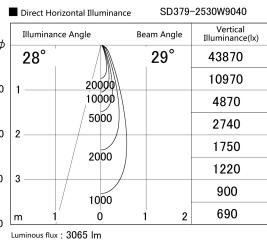

Item no. SD379-2530W9040

Series Name: AMMA Lens type Cylinder Tracklight (SD379)

| | |
|------------------|---|
| Installation | Track mount |
| Type | Lens type tracklight : Cylinder type |
| Fixture wattage | 24W |
| Beam angle | 29deg |
| Color Temp. | 4000K |
| CRI | Ra>90 |
| Luminous | 3064 lm |
| Body | Die-castaluminumalloy |
| Body finish | White |
| Trim finish | White |
| Reflector finish | N/A |
| IP Rate | IP20 |
| Light source | COB module |
| Input Voltage | AC220~240V |
| Dimming Type | Non-Dimmable |
| Certificate | CE,CCC |
| Cut Hole | N/A |