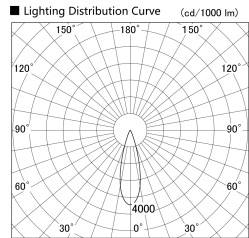

Item no. SD379-2530W9040

Series Name: AMMA Lens type Cylinder Tracklight (SD379)

| | |
|------------------|---|
| Installation | Track mount |
| Type | Lens type tracklight : Cylinder type |
| Fixture wattage | 24W |
| Beam angle | 29deg |
| Color Temp. | 4000K |
| CRI | Ra>90 |
| Luminous | 3064 lm |
| Body | Die-castaluminumalloy |
| Body finish | White |
| Trim finish | White |
| Reflector finish | N/A |
| IP Rate | IP20 |
| Light source | COB module |
| Input Voltage | AC220~240V |
| Dimming Type | Non-Dimmable |
| Certificate | CE,CCC |
| Cut Hole | N/A |