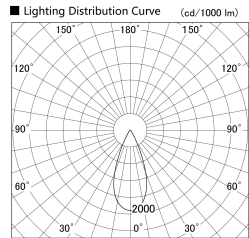

Item no. SD379-2540W9040

Series Name: AMMA Lens type Cylinder Tracklight (SD379)

Installation	Track mount
Type	Lens type tracklight : Cylinder type
Fixture wattage	24W
Beam angle	42deg
Color Temp.	4000K
CRI	Ra>90
Luminous	3082 lm
Body	Die-cast aluminum alloy
Body finish	White
Trim finish	White
Reflector finish	N/A
IP Rate	IP20
Light source	COB module
Input Voltage	AC220~240V
Dimming Type	Non-Dimmable
Certificate	CE,CCC
Cut Hole	N/A