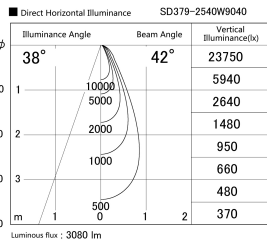

Item no. SD379-2540W9040

Series Name: AMMA Lens type Cylinder Tracklight (SD379)

Installation	Track mount
Type	Lens type tracklight : Cylinder type
Fixture wattage	24W
Beam angle	42deg
Color Temp.	4000K
CRI	Ra>90
Luminous	3082 lm
Body	Die-cast aluminum alloy
Body finish	White
Trim finish	White
Reflector finish	N/A
IP Rate	IP20
Light source	COB module
Input Voltage	AC220~240V
Dimming Type	Non-Dimmable
Certificate	CE,CCC
Cut Hole	N/A