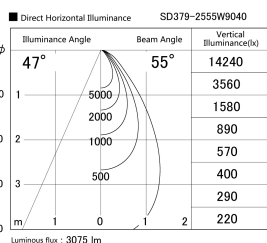

Item no. SD379-2555W9040

Series Name: AMMA Lens type Cylinder Tracklight (SD379)

Installation	Track mount
Type	Lens type tracklight : Cylinder type
Fixture wattage	24W
Beam angle	55deg
Color Temp.	4000K
CRI	Ra>90
Luminous	3073 lm
Body	Die-castaluminumalloy
Body finish	White
Trim finish	White
Reflector finish	N/A
IP Rate	IP20
Light source	COB module
Input Voltage	AC220~240V
Dimming Type	Non-Dimmable
Certificate	CE,CCC
Cut Hole	N/A