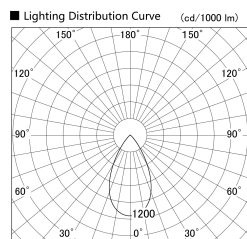

Item no. SD379-2555W9040

Series Name: AMMA Lens type Cylinder Tracklight (SD379)

Installation	Track mount
Type	Lens type tracklight : Cylinder type
Fixture wattage	24W
Beam angle	55deg
Color Temp.	4000K
CRI	Ra>90
Luminous	3073 lm
Body	Die-castaluminumalloy
Body finish	White
Trim finish	White
Reflector finish	N/A
IP Rate	IP20
Light source	COB module
Input Voltage	AC220~240V
Dimming Type	Non-Dimmable
Certificate	CE,CCC
Cut Hole	N/A