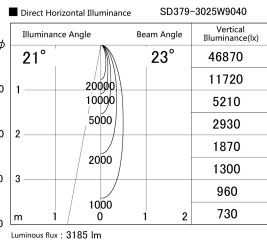

Item no. SD379-3025W9040

Series Name: AMMA Lens type Cylinder Tracklight (SD379)

Installation	Track mount
Type	Lens type tracklight : Cylinder type
Fixture wattage	28W
Beam angle	23deg
Color Temp.	4000K
CRI	Ra>90
Luminous	3184 lm
Body	Die-castaluminumalloy
Body finish	White
Trim finish	White
Reflector finish	N/A
IP Rate	IP20
Light source	COB module
Input Voltage	AC220~240V
Dimming Type	Non-Dimmable
Certificate	CE,CCC
Cut Hole	N/A