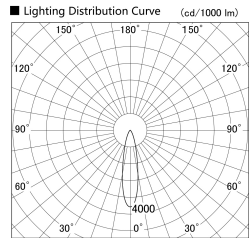

Item no. SD379-3025W9040

Series Name: AMMA Lens type Cylinder Tracklight (SD379)

Installation	Track mount
Type	Lens type tracklight : Cylinder type
Fixture wattage	28W
Beam angle	23deg
Color Temp.	4000K
CRI	Ra>90
Luminous	3184 lm
Body	Die-castaluminumalloy
Body finish	White
Trim finish	White
Reflector finish	N/A
IP Rate	IP20
Light source	COB module
Input Voltage	AC220~240V
Dimming Type	Non-Dimmable
Certificate	CE,CCC
Cut Hole	N/A