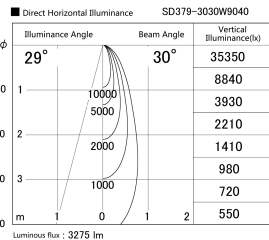

Item no. SD379-3030W9040

Series Name: AMMA Lens type Cylinder Tracklight (SD379)

Installation	Track mount
Type	Lens type tracklight : Cylinder type
Fixture wattage	28W
Beam angle	30deg
Color Temp.	4000K
CRI	Ra>90
Luminous	3277 lm
Body	Die-cast aluminum alloy
Body finish	White
Trim finish	White
Reflector finish	N/A
IP Rate	IP20
Light source	COB module
Input Voltage	AC220~240V
Dimming Type	Non-Dimmable
Certificate	CE,CCC
Cut Hole	N/A