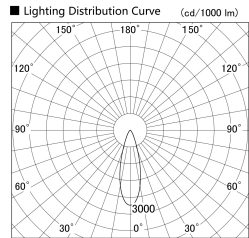

Item no. SD379-3030W9040

Series Name: AMMA Lens type Cylinder Tracklight (SD379)

Installation	Track mount
Type	Lens type tracklight : Cylinder type
Fixture wattage	28W
Beam angle	30deg
Color Temp.	4000K
CRI	Ra>90
Luminous	3277 lm
Body	Die-cast aluminum alloy
Body finish	White
Trim finish	White
Reflector finish	N/A
IP Rate	IP20
Light source	COB module
Input Voltage	AC220~240V
Dimming Type	Non-Dimmable
Certificate	CE,CCC
Cut Hole	N/A