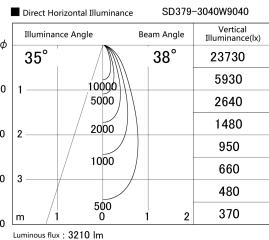

Item no. SD379-3040W9040

Series Name: AMMA Lens type Cylinder Tracklight (SD379)

Installation	Track mount
Type	Lens type tracklight : Cylinder type
Fixture wattage	28W
Beam angle	38deg
Color Temp.	4000K
CRI	Ra>90
Luminous	3208 lm
Body	Die-cast aluminum alloy
Body finish	White
Trim finish	White
Reflector finish	N/A
IP Rate	IP20
Light source	COB module
Input Voltage	AC220~240V
Dimming Type	Non-Dimmable
Certificate	CE,CCC
Cut Hole	N/A