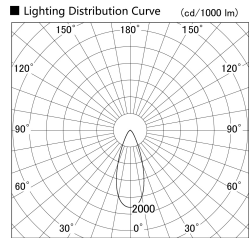

Item no. SD379-3040W9040

Series Name: AMMA Lens type Cylinder Tracklight (SD379)

Installation	Track mount
Type	Lens type tracklight : Cylinder type
Fixture wattage	28W
Beam angle	38deg
Color Temp.	4000K
CRI	Ra>90
Luminous	3208 lm
Body	Die-cast aluminum alloy
Body finish	White
Trim finish	White
Reflector finish	N/A
IP Rate	IP20
Light source	COB module
Input Voltage	AC220~240V
Dimming Type	Non-Dimmable
Certificate	CE,CCC
Cut Hole	N/A