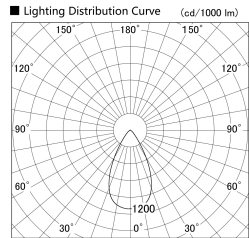

Item no. SD379-3055W9040

Series Name: AMMA Lens type Cylinder Tracklight (SD379)

Installation	Track mount
Type	Lens type tracklight : Cylinder type
Fixture wattage	28W
Beam angle	55deg
Color Temp.	4000K
CRI	Ra>90
Luminous	3213 lm
Body	Die-castaluminumalloy
Body finish	White
Trim finish	White
Reflector finish	N/A
IP Rate	IP20
Light source	COB module
Input Voltage	AC220~240V
Dimming Type	Non-Dimmable
Certificate	CE,CCC
Cut Hole	N/A