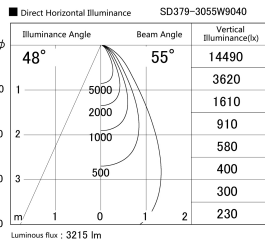

Item no. SD379-3055W9040

Series Name: AMMA Lens type Cylinder Tracklight (SD379)

Installation	Track mount
Type	Lens type tracklight : Cylinder type
Fixture wattage	28W
Beam angle	55deg
Color Temp.	4000K
CRI	Ra>90
Luminous	3213 lm
Body	Die-castaluminumalloy
Body finish	White
Trim finish	White
Reflector finish	N/A
IP Rate	IP20
Light source	COB module
Input Voltage	AC220~240V
Dimming Type	Non-Dimmable
Certificate	CE,CCC
Cut Hole	N/A