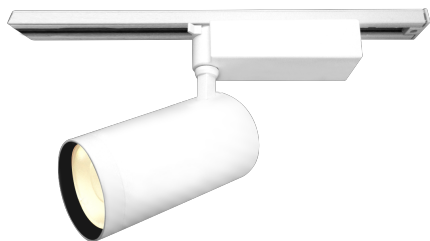

Item no. SD379-3525W9040

Series Name: AMMA Lens type Cylinder Tracklight (SD379)