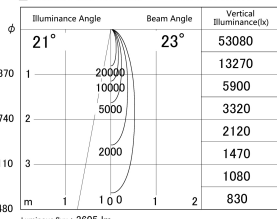

Item no. SD379-3525W9040

Series Name: AMMA Lens type Cylinder Tracklight (SD379)

■ Lighting Distribution Curve (cd/1000 lm)

Installation	Track mount
Type	Lens type tracklight : Cylinder type
Fixture wattage	32W
Beam angle	23deg
Color Temp.	4000K
CRI	Ra>90
Luminous	3606 lm
Body	Die-castaluminumalloy
Body finish	White
Trim finish	White
Reflector finish	N/A
IP Rate	IP20
Light source	COB module
Input Voltage	AC220~240V
Dimming Type	Non-Dimmable
Certificate	CE,CCC
Cut Hole	N/A