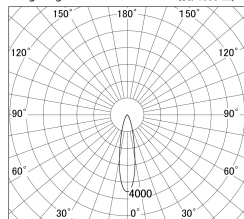

■ Lighting Distribution Curve (cd/1000 lm)