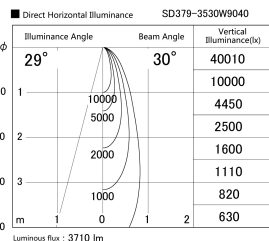

Item no. SD379-3530W9040

Series Name: AMMA Lens type Cylinder Tracklight (SD379)

Installation	Track mount
Type	Lens type tracklight : Cylinder type
Fixture wattage	32W
Beam angle	30deg
Color Temp.	4000K
CRI	Ra>90
Luminous	3709 lm
Body	Die-cast aluminum alloy
Body finish	White
Trim finish	White
Reflector finish	N/A
IP Rate	IP20
Light source	COB module
Input Voltage	AC220~240V
Dimming Type	Non-Dimmable
Certificate	CE,CCC
Cut Hole	N/A