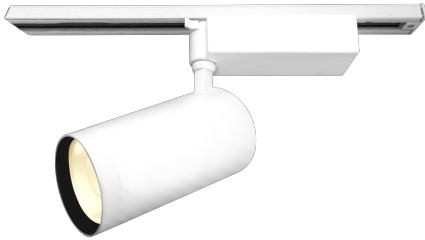

Item no. SD379-3530W9040

Series Name: AMMA Lens type Cylinder Tracklight (SD379)

Installation	Track mount
Type	Lens type tracklight : Cylinder type
Fixture wattage	32W
Beam angle	30deg
Color Temp.	4000K
CRI	Ra>90
Luminous	3709 lm
Body	Die-cast aluminum alloy
Body finish	White
Trim finish	White
Reflector finish	N/A
IP Rate	IP20
Light source	COB module
Input Voltage	AC220~240V
Dimming Type	Non-Dimmable
Certificate	CE,CCC
Cut Hole	N/A