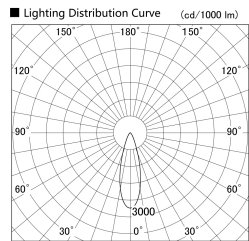

Item no. SD379-3530W9040

Series Name: AMMA Lens type Cylinder Tracklight (SD379)

Installation	Track mount
Type	Lens type tracklight : Cylinder type
Fixture wattage	32W
Beam angle	30deg
Color Temp.	4000K
CRI	Ra>90
Luminous	3709 lm
Body	Die-cast aluminum alloy
Body finish	White
Trim finish	White
Reflector finish	N/A
IP Rate	IP20
Light source	COB module
Input Voltage	AC220~240V
Dimming Type	Non-Dimmable
Certificate	CE,CCC
Cut Hole	N/A